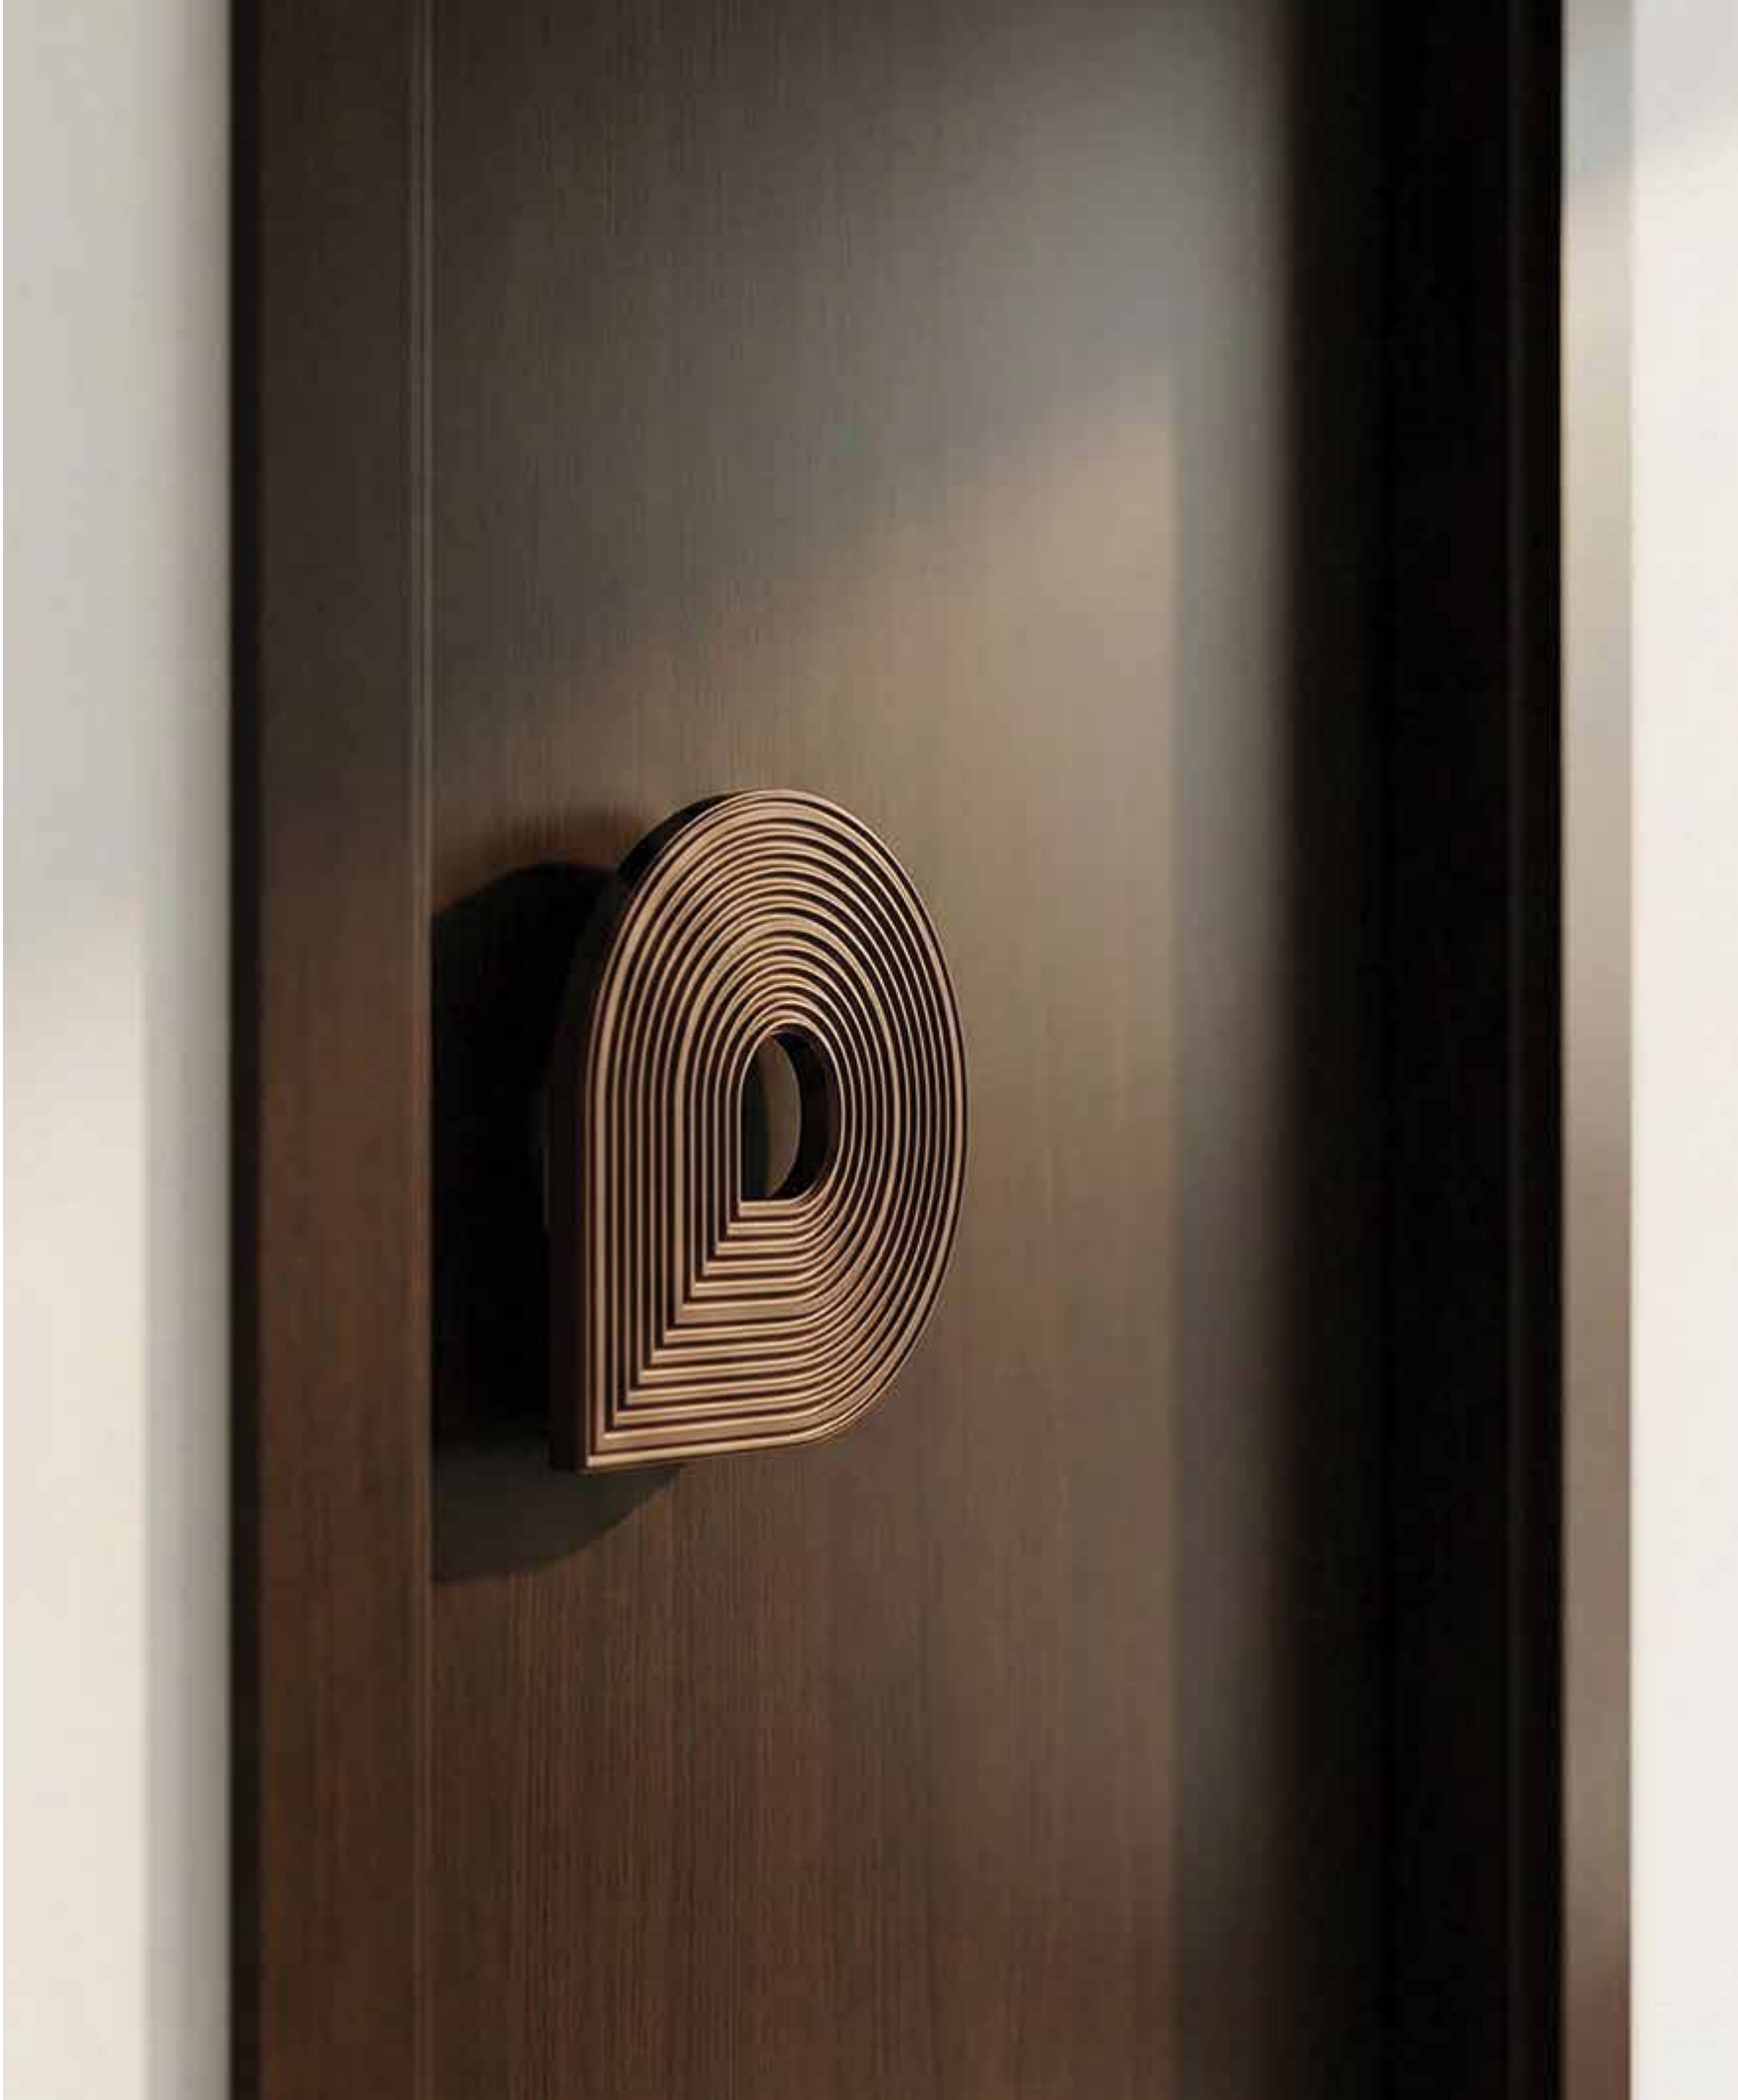

**Sizes:**

- 15 cm
- 30 cm

# Lotus DH

Organic form, defined by concentric rhythm

A sculptural door handle where layered lines ripple outward from a striking core.

Crafted to capture light within its stepped grooves and cast mesmerizing shadows, Lotus elevates modern entrances with grounded warmth and fluid elegance because a grand entrance begins with a captivating touch.

**Sizes:**

- 14,5 cm

# Equinox

Where lines align

Defined by precision and rhythm, Equinox transforms linear geometry into a sculptural door handle. Its layered contours and refined texture create depth, while the elongated form brings balance and presence to modern entrances.