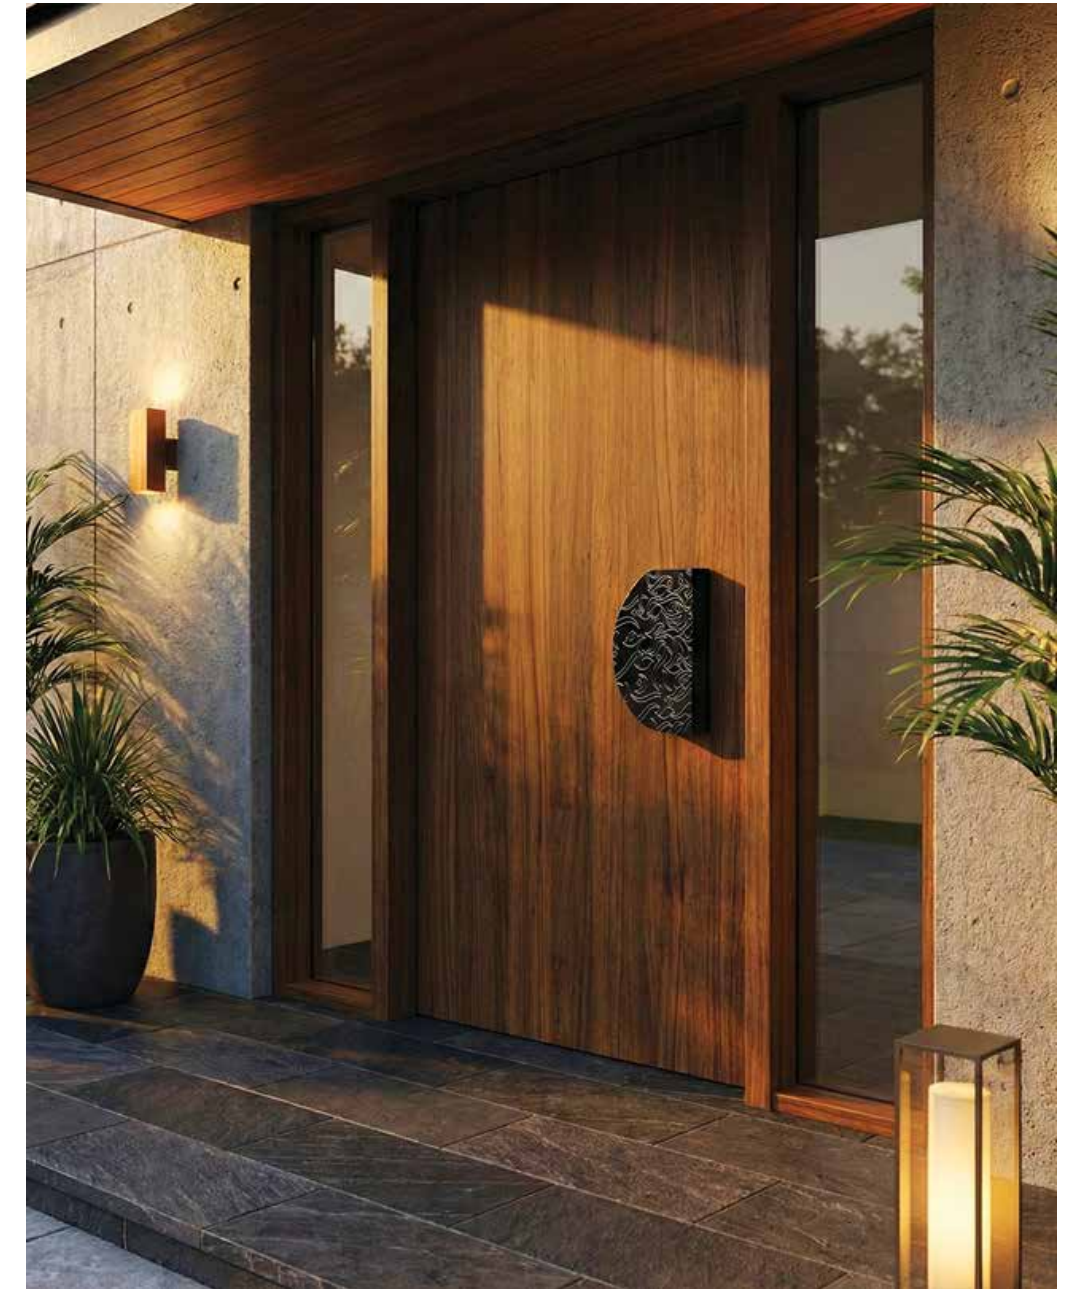

**Sizes:**

- 30 cm

It is more than a handle, it is a tactile dialogue between the past and the future. Transform the entrance into an experience.

**Sizes:**

- 30 cm

# Aura Calligraphy

The Art of the Entrance

A bold, semi-circular statement featuring intricate Arabic script etched into a refined matte finish. Balancing architectural weight with poetic fluidity, it transforms the modern entrance into a gallery-worthy experience.

**Sizes:**

- 15 cm