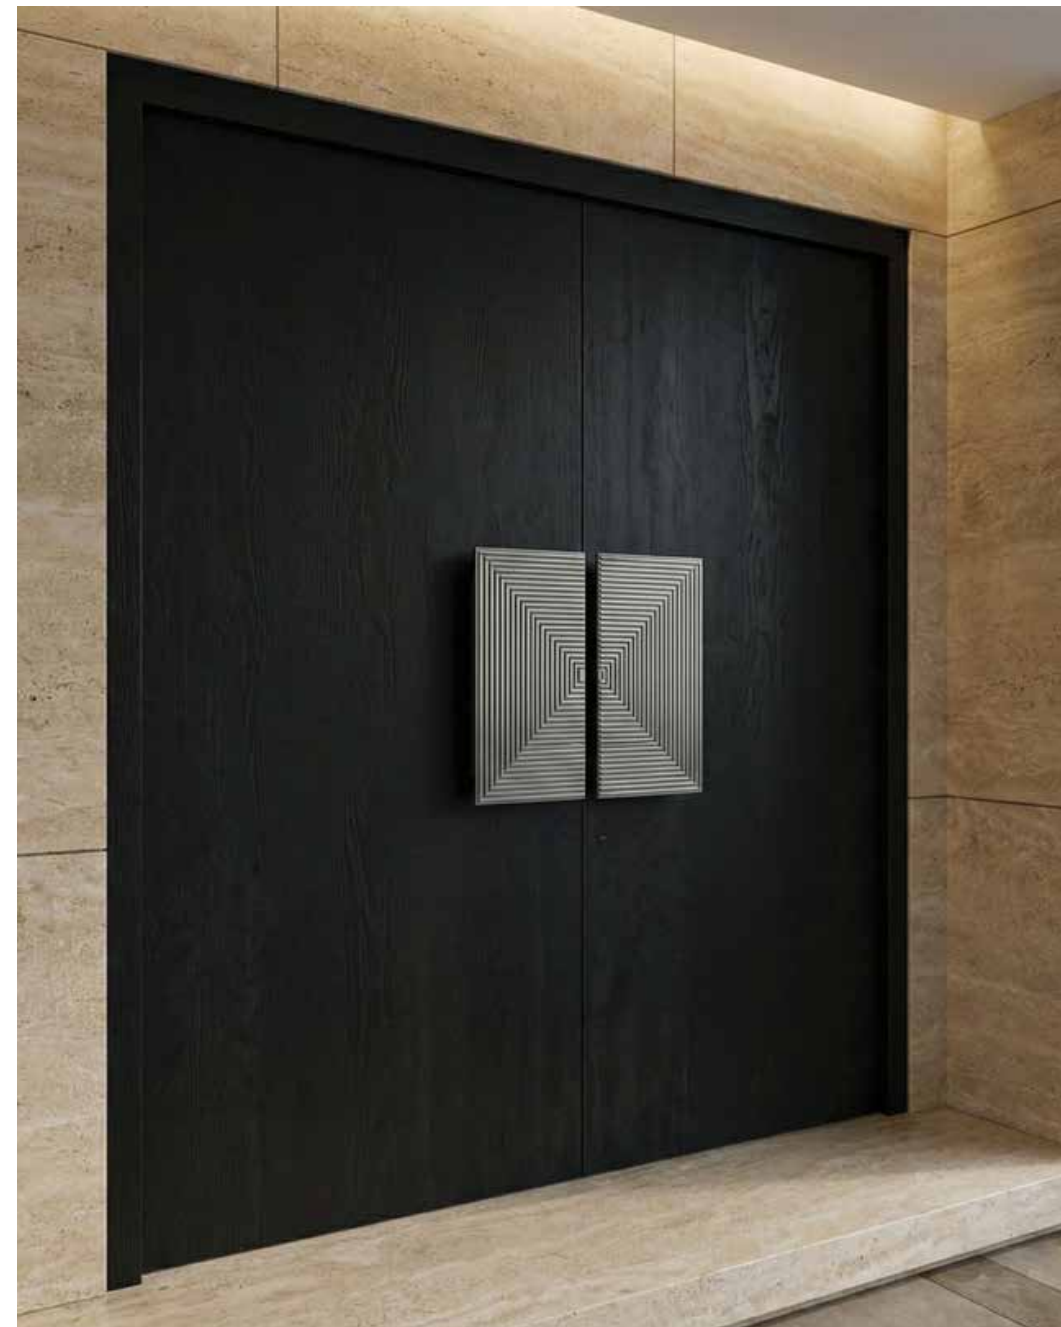

Sizes:

- 30 cm