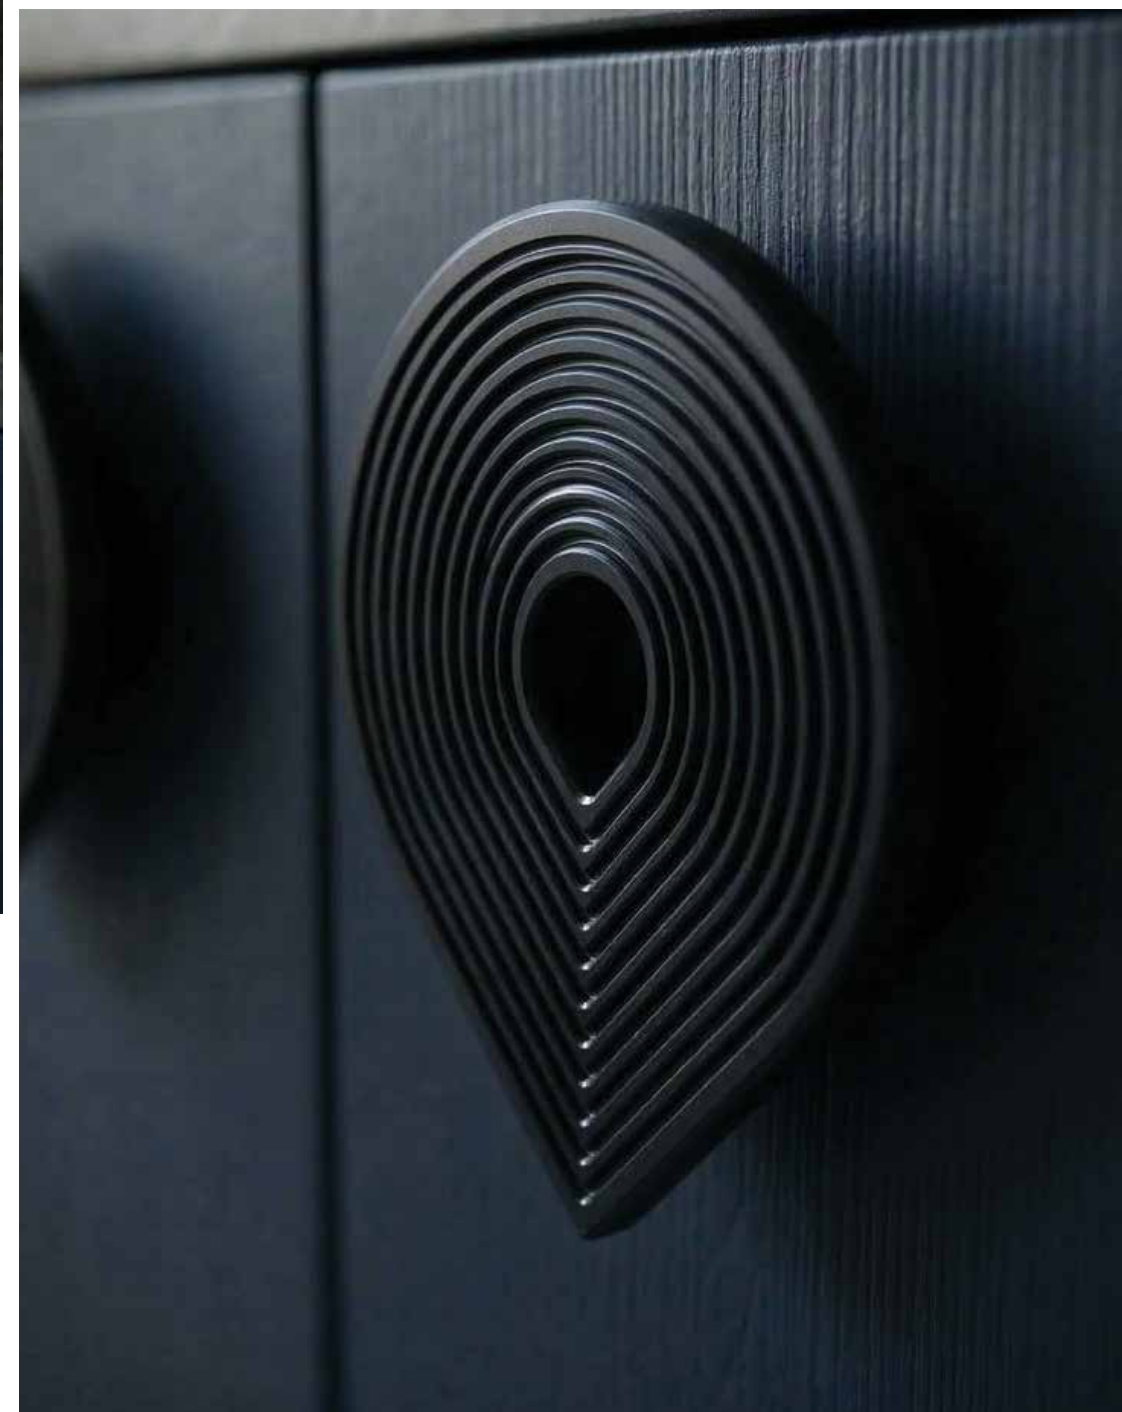

Inspired by the quiet elegance of layered petals, **LOTUS** brings movement and depth to modern cabinetry.

Its flowing concentric lines create a striking yet balanced presence, transforming a functional element into a refined architectural detail.

Sizes:

- 7 cm