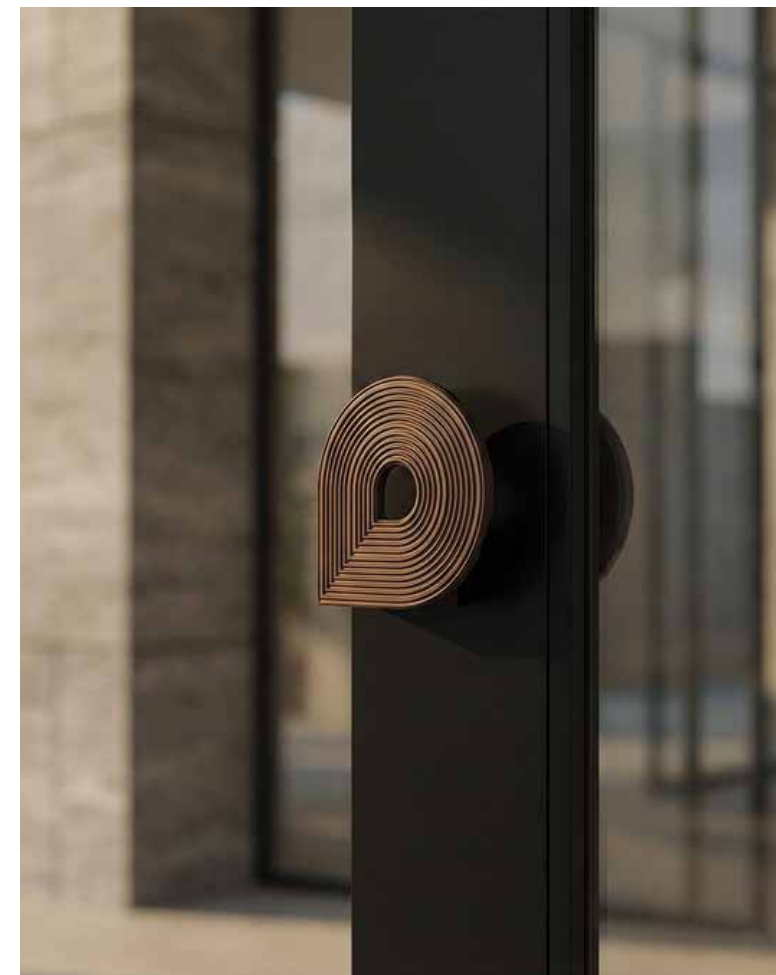

# Prisme

Structured rhythm, shaped by perspective

A sculptural statement piece where sharp geometry converges into a mesmerizing focal point.

Designed to bring a tactile, architectural edge to contemporary entrances, Prisme balances heavy, premium craftsmanship with the illusion of infinite depth.

# Lotus DH

Organic form, defined by concentric rhythm

A sculptural door handle where layered lines ripple outward from a striking core.

Crafted to capture light within its stepped grooves and cast mesmerizing shadows, Lotus elevates modern entrances with grounded warmth and fluid elegance because a grand entrance begins with a captivating touch.

**Sizes:**

- 14,5 cm

# Equinox

Where lines align

Defined by precision and rhythm, Equinox transforms linear geometry into a sculptural door handle. Its layered contours and refined texture create depth, while the elongated form brings balance and presence to modern entrances.