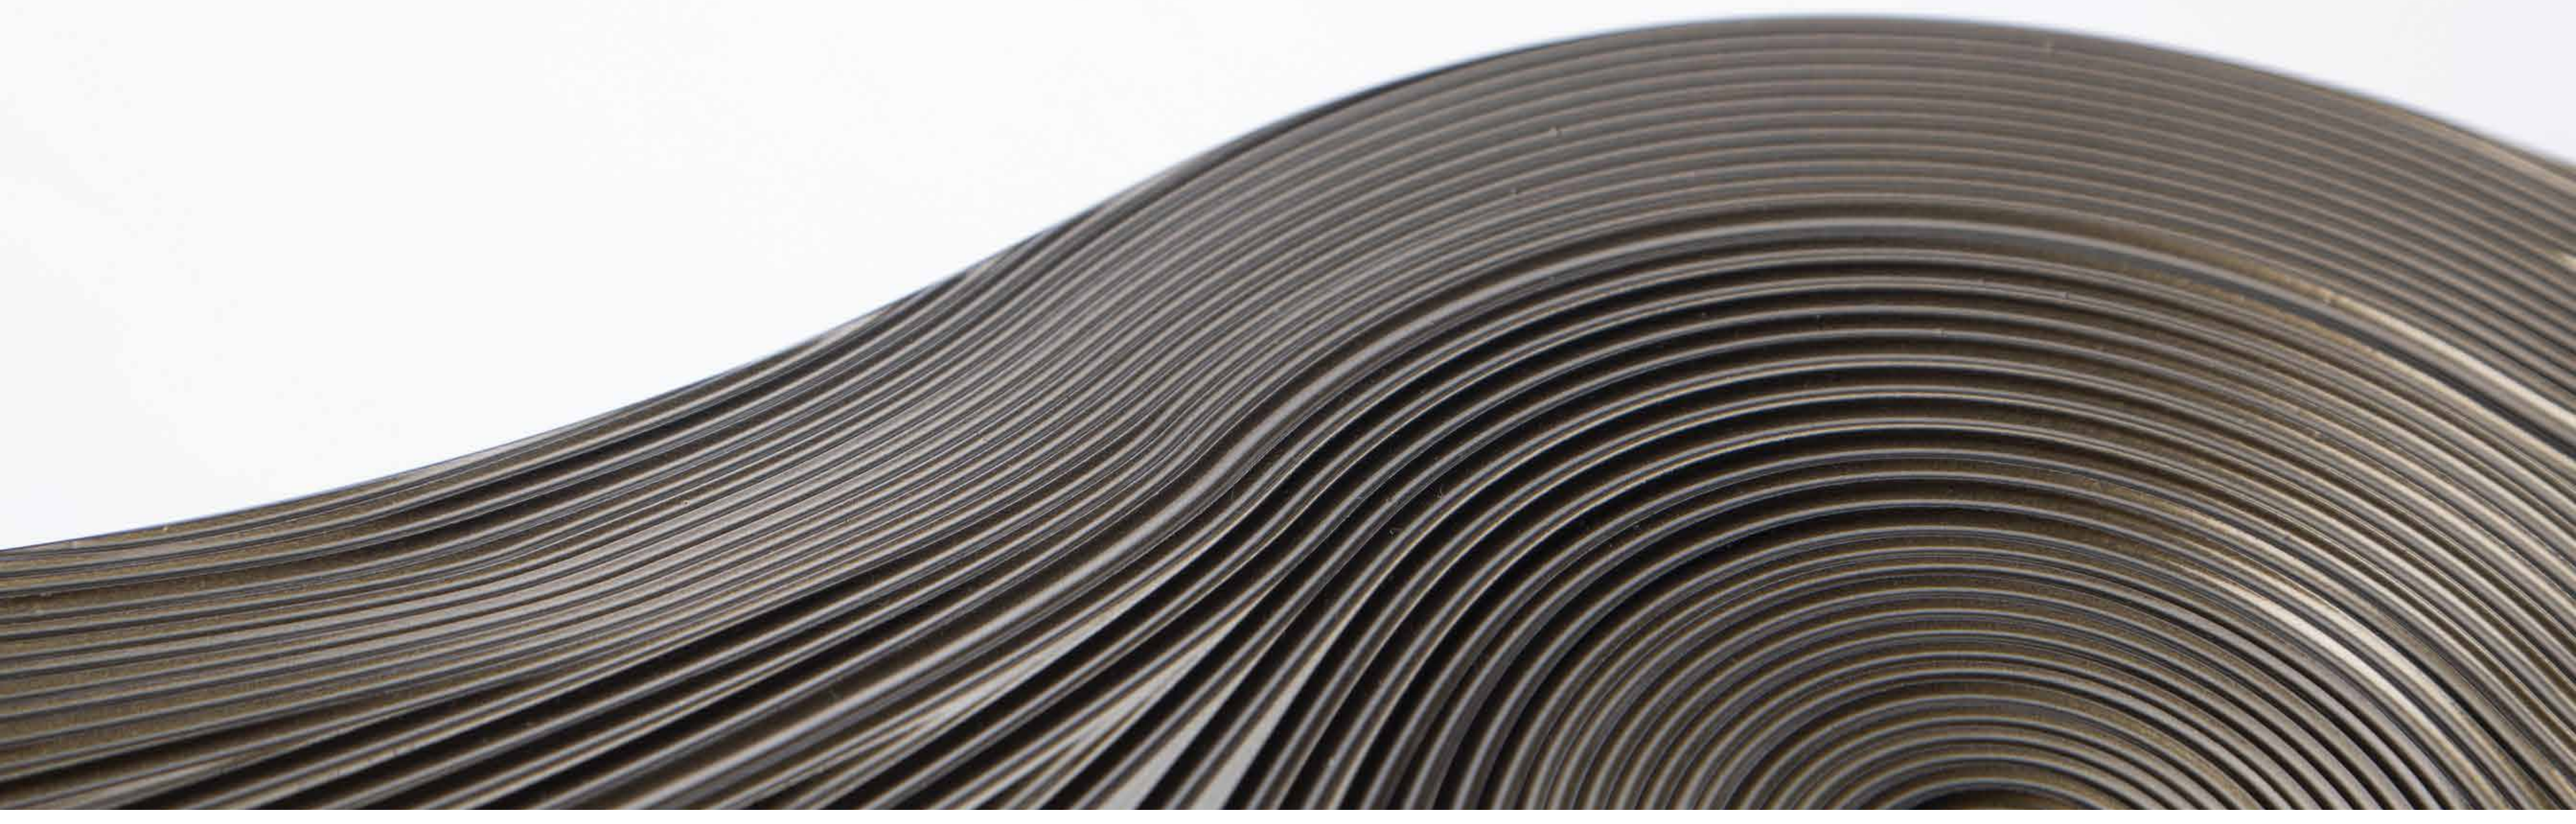

# Aero

Simplicity in form, texture in detail

A sculptural door handle where clean lines meet an organic perforated pattern.

Crafted to catch light, cast shadows, and elevate modern entrances with quiet confidence.