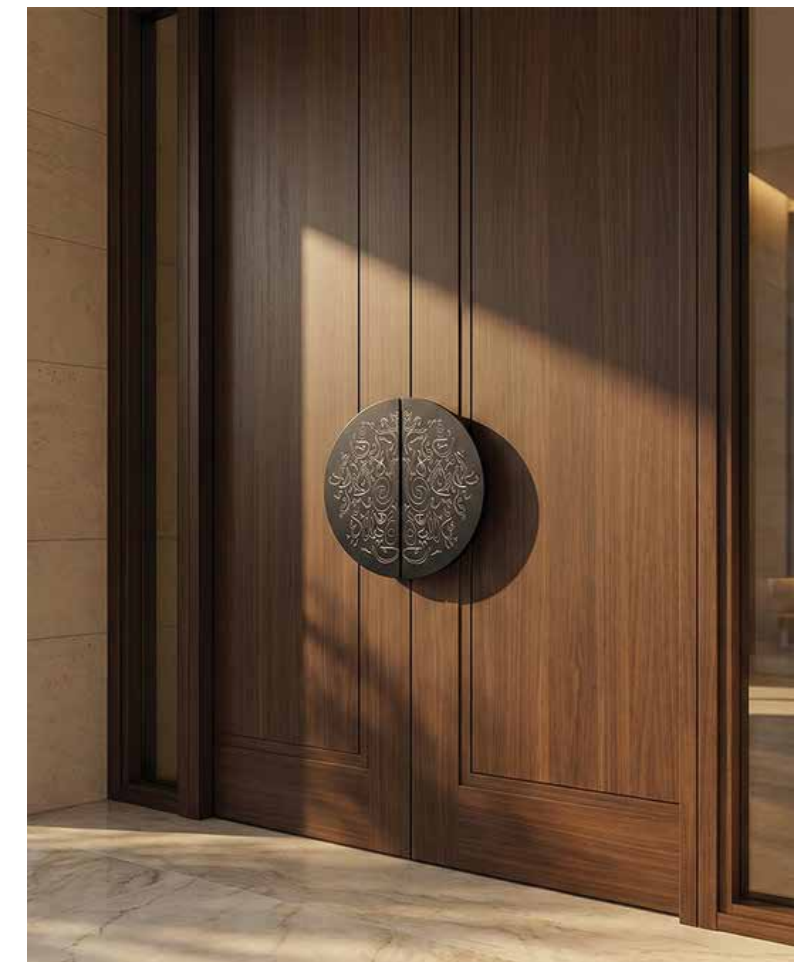

**Sizes:**

- 15 cm

# Luna Calligraphy

Where heritage meets the horizon

A circular masterpiece defined by the fluid rhythm of hand-etched script.

Luna balances the bold, matte geometry of modern architecture with the timeless soul of calligraphy.

# Aura Calligraphy

The Art of the Entrance

A bold, semi-circular statement featuring intricate Arabic script etched into a refined matte finish. Balancing architectural weight with poetic fluidity, it transforms the modern entrance into a gallery-worthy experience.