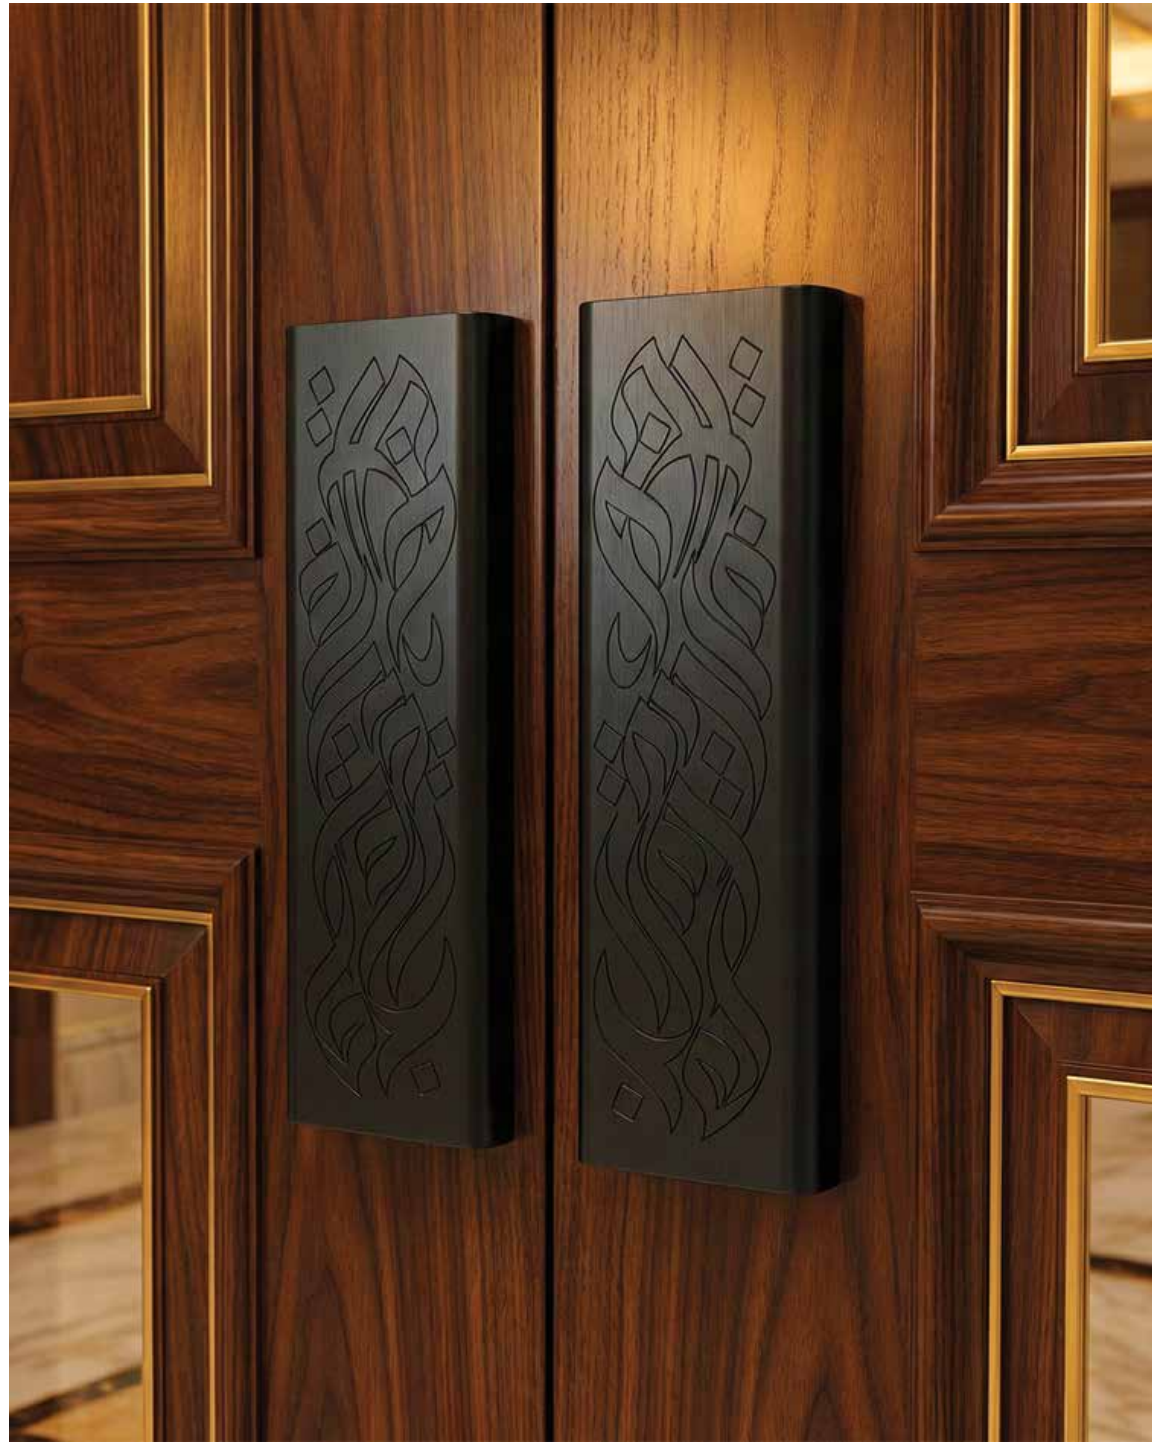

Sierra

Tradition reimaged in form

A bold architectural handle enriched with flowing calligraphic lines, blending tradition with contemporary precision.

Sculpted for statement entrances, Sierra brings depth, rhythm, and cultural elegance to modern spaces—where craftsmanship tells a story through every touch.

Sizes:

- 15 cm
- 30 cm