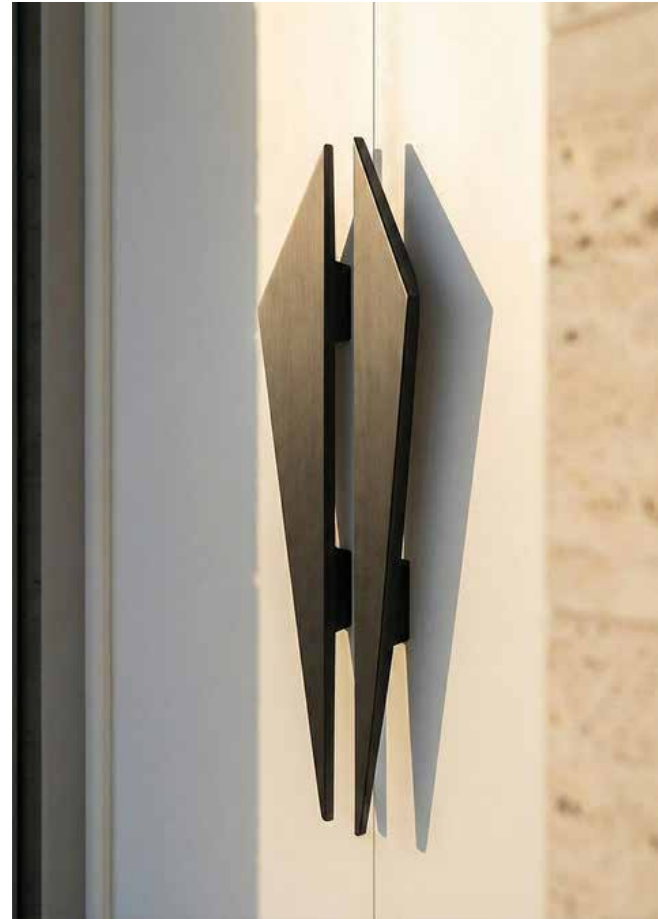

# Aero

Simplicity in form, texture in detail

A sculptural door handle where clean lines meet an organic perforated pattern.

Crafted to catch light, cast shadows, and elevate modern entrances with quiet confidence.

# Luna

A handle that becomes a design statement.

Precision crafted in premium aluminum, this circular handle blends seamlessly into doors and furniture, transforming function into architectural detail.

Designed for residential spaces, adaptable to multiple supports, and built to last because the smallest elements define the strongest impressions.

# Trylogy

Symmetry in its sharpest form

A geometric masterpiece designed to stand alone or mirror its counterpart in a perfect architectural diamond.

Defined by its bold, angular silhouette and matte finish, Trylogy turns every entrance into a structural statement.

# Prisme

Structured rhythm, shaped by perspective

A sculptural statement piece where sharp geometry converges into a mesmerizing focal point.

Designed to bring a tactile, architectural edge to contemporary entrances, Prisme balances heavy, premium craftsmanship with the illusion of infinite depth.