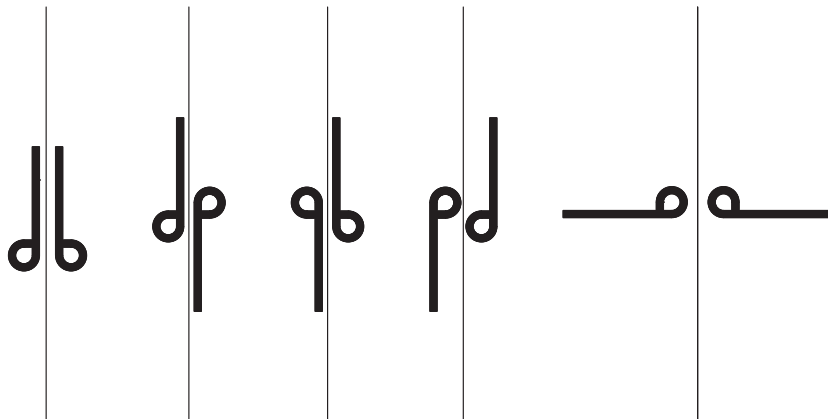

Ref. ST-SPECTRE

DOOR HANDLES

SPECTRE

This circular, metallic silver door handle features a minimalist split-moon design. Its surface is defined by deep, concentric ridges that create a tactile, ripple-like texture.

SOLYS

This elongated pull handle features a sleek vertical bar that terminates in a stylized, circular loop.

Its entire surface is detailed with fine, linear grooving that emphasizes its modern, graphic silhouette.