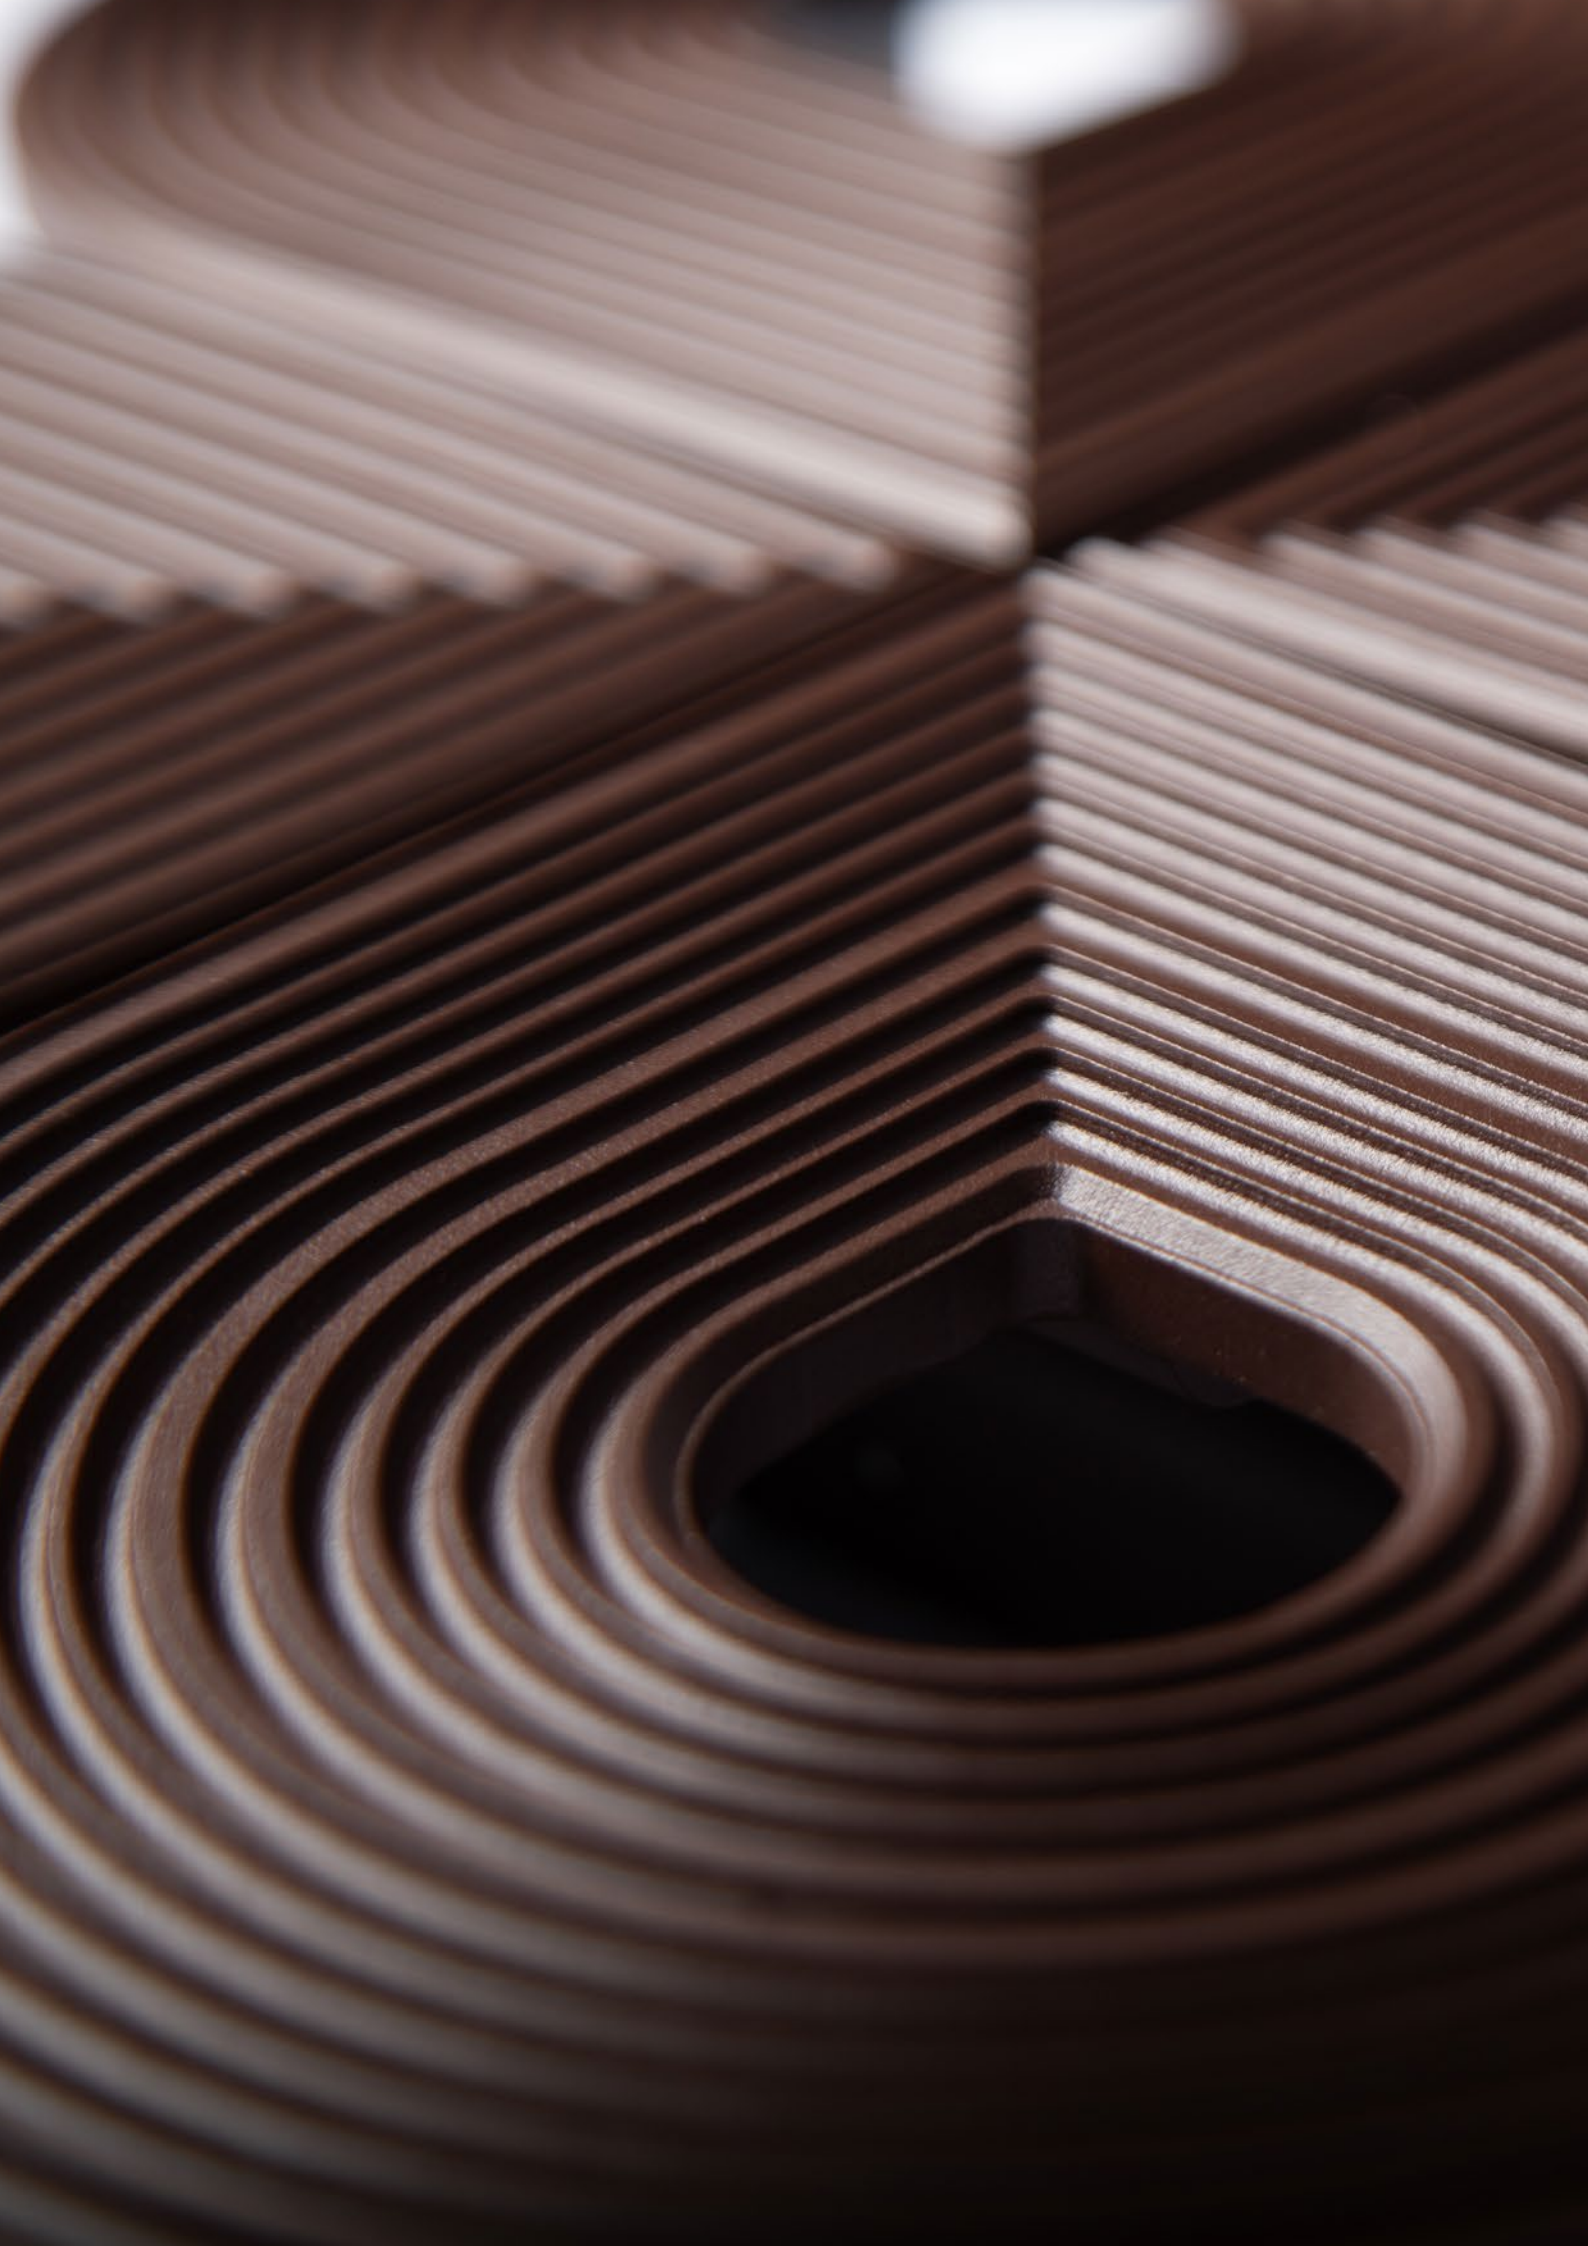

Every detail is considered, from the tactile finish to the integrated unit text.

LINEA

*Designed as a seamless extension of the door,
LINEA embodies clarity, balance, and refined minimalism.*

*Its elongated form and customizable heights create a striking vertical statement,
tailored to elevate each entrance with architectural intent.*