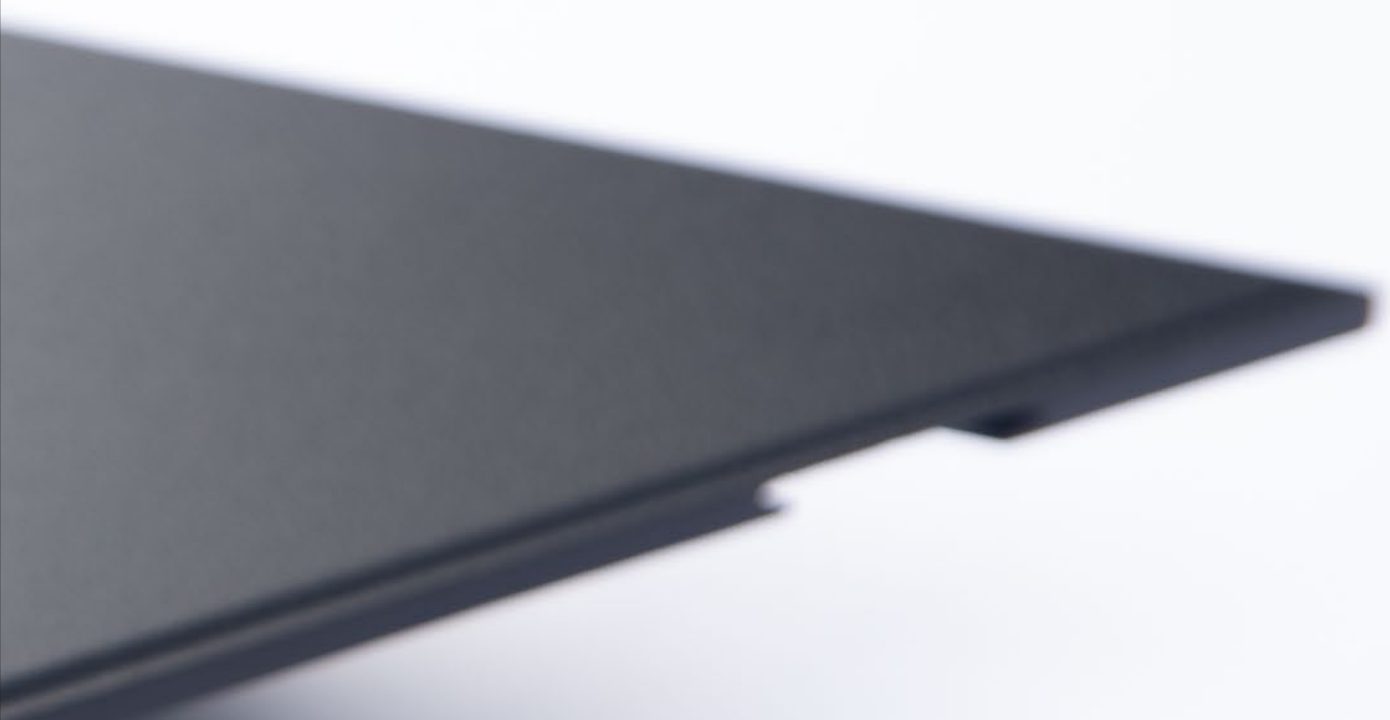

SOLARIA

A sculptural door handle where stepped lines trace a subtle arc, creating rhythm, depth, and movement.

Precision-crafted to interact with light and shadow, Solaria elevates modern entrances with warmth, balance, and quiet sophistication because design lives in the details you feel.

Our *BTM* Collection

BTM PLATE

Defined by its sleek linear form and architectural presence, BTM PLATE is designed to adapt seamlessly across different heights.

Whether subtle or statement-making, its clean profile enhances the vertical rhythm of any door, bringing balance, precision, and modern elegance to every space