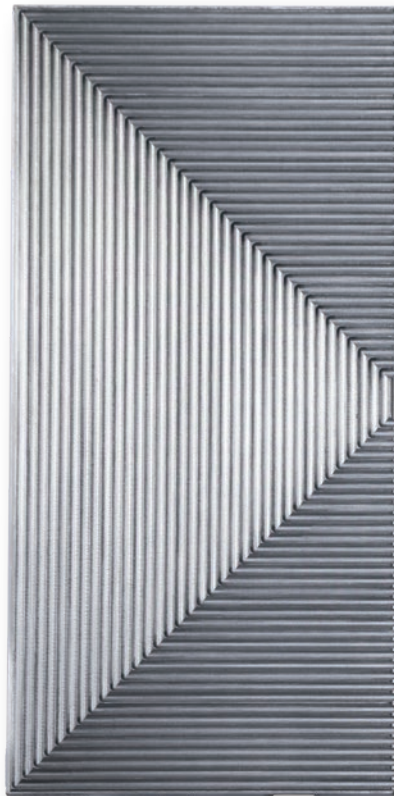

PRISME

A minimalist, rectangular loop handle featuring asymmetrical rounded corners and a sophisticated matte gunmetal finish. Its face is defined by precision-engineered linear grooves that offer a tactile, high-end feel, blending industrial strength with modern architectural elegance.