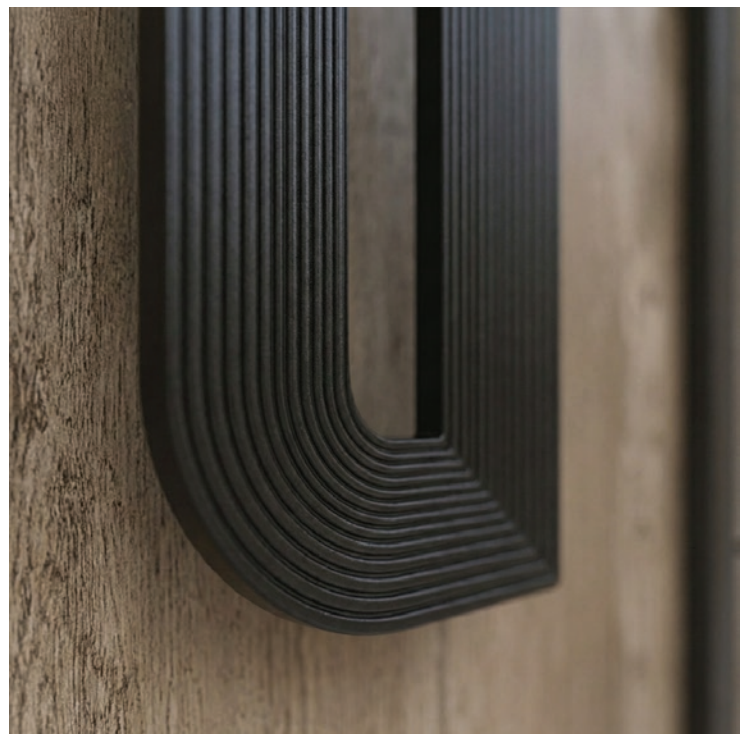

EQUINOX

A minimalist, rectangular loop handle featuring asymmetrical rounded corners and a sophisticated matte gunmetal finish. Its face is defined by precision-engineered linear grooves that offer a tactile, high-end feel, blending industrial strength with modern architectural elegance.