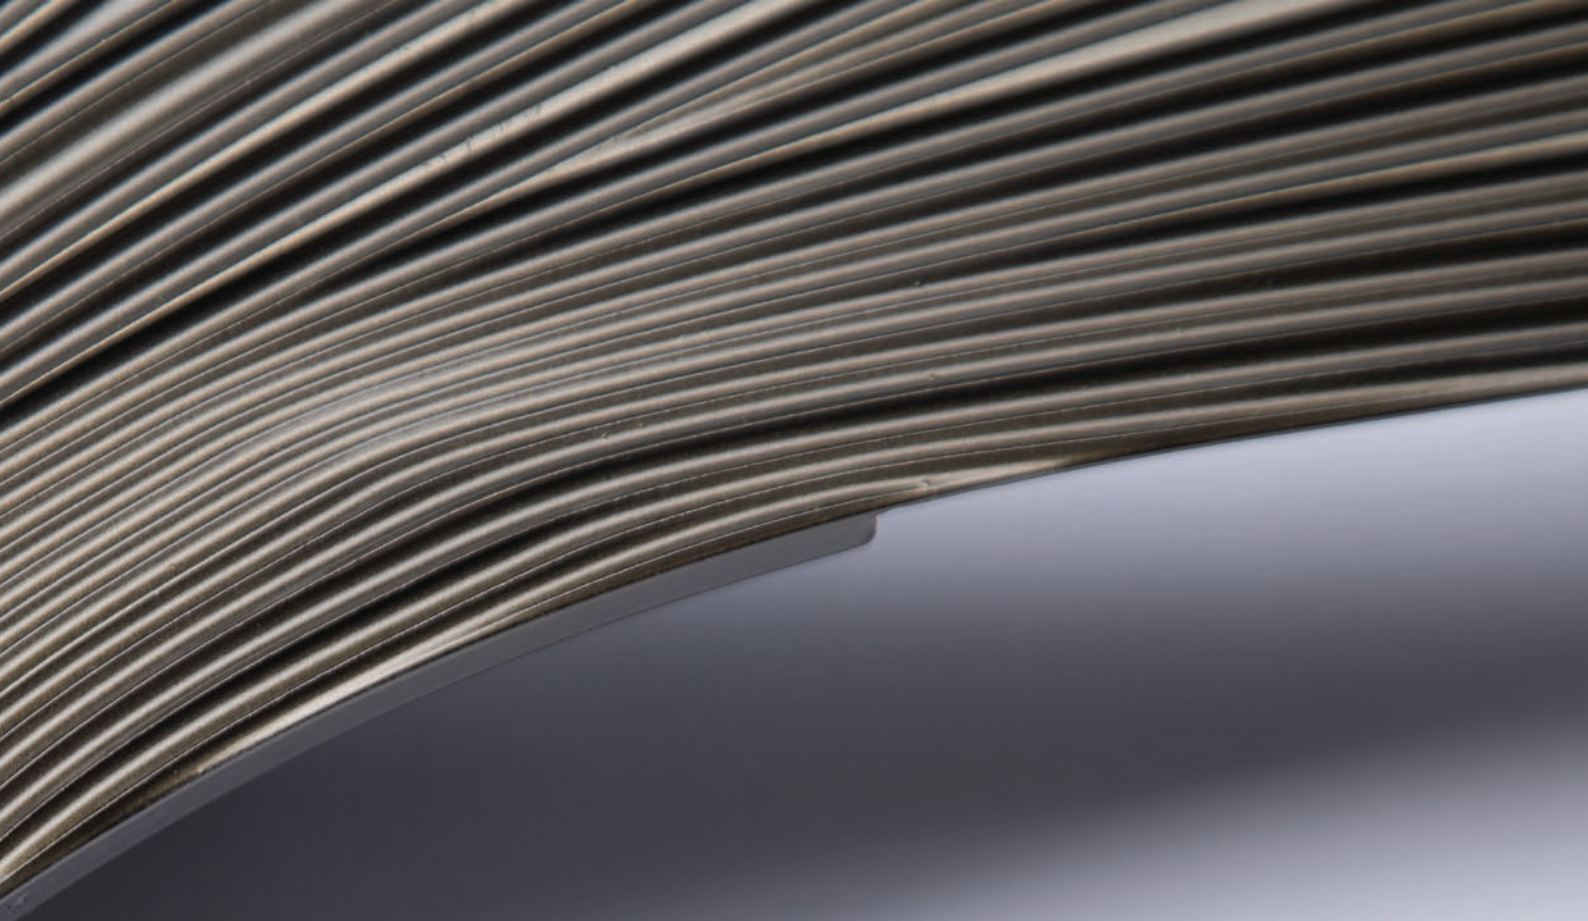

DOOR HANDLES

"Excellence is in the details. Hardware, we transform the functional into the phenomenal. the bridge between industrial resilience and timeless design, ensuring your space feels as solid as it looks sophisticated. ate your environment with the precision and prestige of STIA."