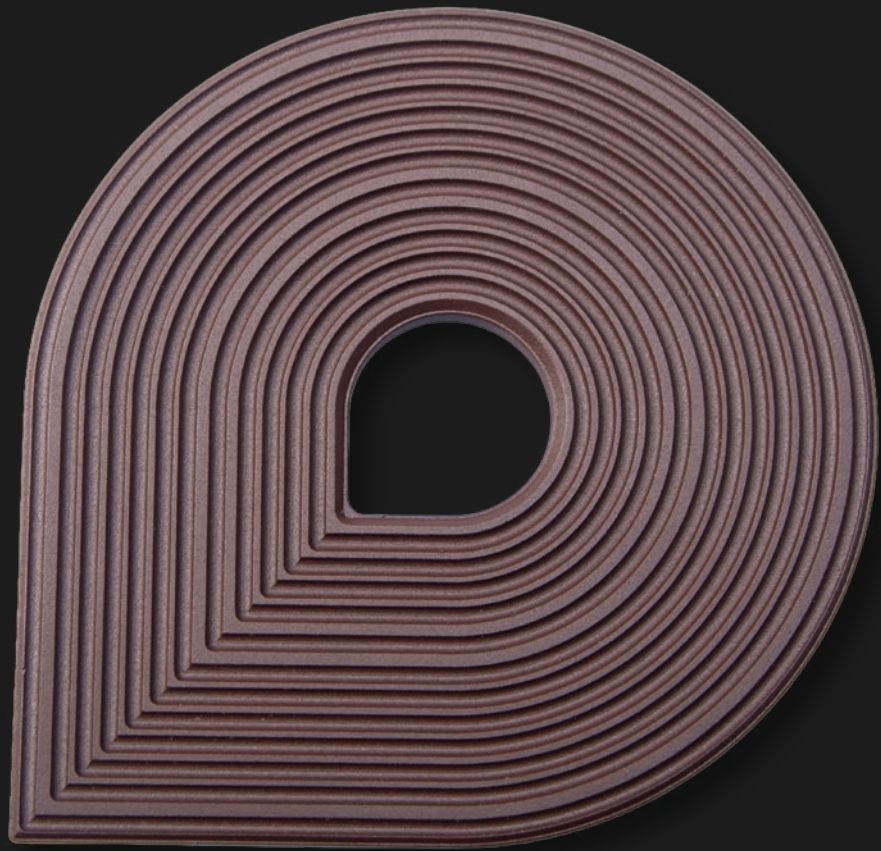

Ref. ST-LOTUS-14CM

DOOR HANDLES

LOTUS

Lotus is a sculptural door handle with flowing, layered curves that spiral inward like a blooming flower. Its warm metallic finish and rhythmic contours create a sense of calm, balance, and refined elegance.