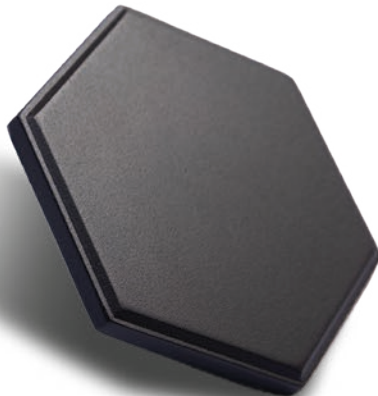

With carefully detailed veins and a strong, solid finish, every handle reflects the natural beauty and uniqueness found in nature.

The perfect finishing detail for a home that feels alive.

HEXA

Defined by its bold hexagonal silhouette and refined edges, HEXA brings a contemporary architectural touch to any space.

Its clean geometry and solid presence create a statement of balance and precision, where form meets function with effortless elegance.

QUIET MOMENTS

Our *INFINITY*
Collection

KNOB HANDLE SIMPLE 4CM

With its 4cm diameter, MINI delivers a refined balance of form and function. Its clean circular silhouette and smooth matte finish create a subtle yet confident detail, ideal for contemporary spaces that value precision in every touch.