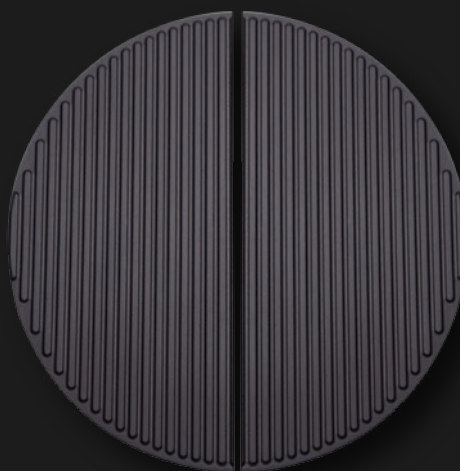

LUNA TEXTURE

*A circular door handle enriched with finely milled linear textures that add grip and visual rhythm.
The subtle grooves catch the light softly,
enhancing depth while preserving a refined, contemporary elegance.*