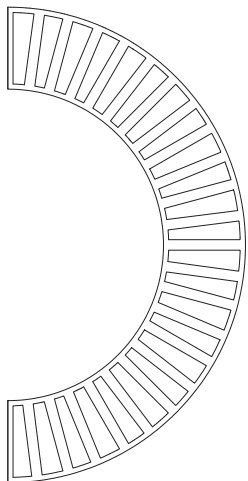

Ref. ST-ALLURE-30

DOOR HANDLES

ALLURE_{30CM}

Allure is a modern door handle with smooth, flowing lines that create a sleek and elegant silhouette. With an extended length of 30 cm, it offers a bold presence and comfortable, ergonomic grip.

ALLURE^{15CM}

Allure is a sophisticated door handle featuring smooth, flowing curves inspired by organic forms. With a refined length of 15 cm, it offers a perfect balance of elegance and ergonomic comfort.

ECLIPSE

The Eclipse is a sculptural, moon-inspired pull featuring a sleek semi-circular profile and refined finish. It can be used solo as a crescent accent or paired to create a bold, complete circular statement.