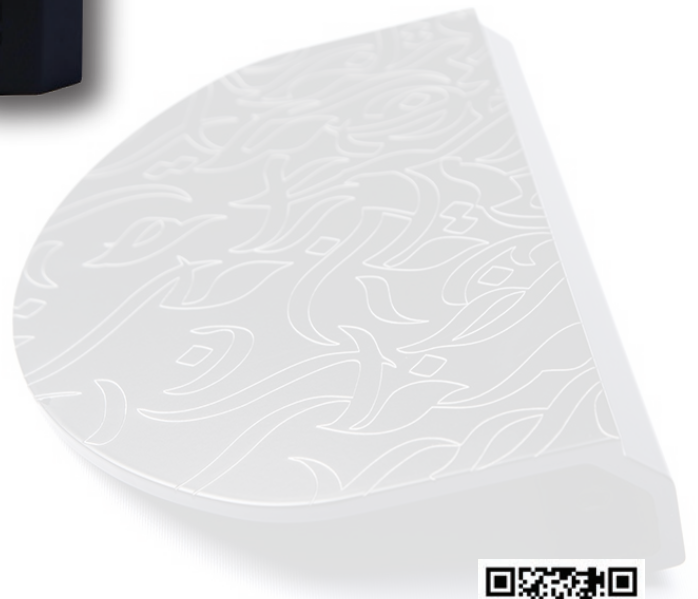

AURA

Calligraphy

A semi-circular masterpiece where modern minimalism meets the rhythmic soul of traditional artistry. Aura Calligraphy transforms the door handle into a canvas, featuring intricate Arabic script etched into a deep, matte finish.

Designed for those who view their home as a gallery, this half-moon silhouette balances bold architectural presence with fluid, poetic detail. It is not merely hardware; it is a signature of cultural elegance turning every touch into a moment of storytelling.