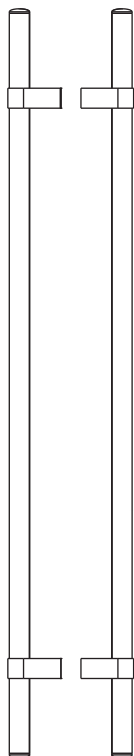

BTM ROUND

*With its sleek cylindrical body and softly curved supports,
embodies a refined balance of strength and fluidity.*

*Designed for modern spaces,
its minimalist silhouette delivers a confident yet understated presence,
proving that simplicity can leave a lasting impression.*