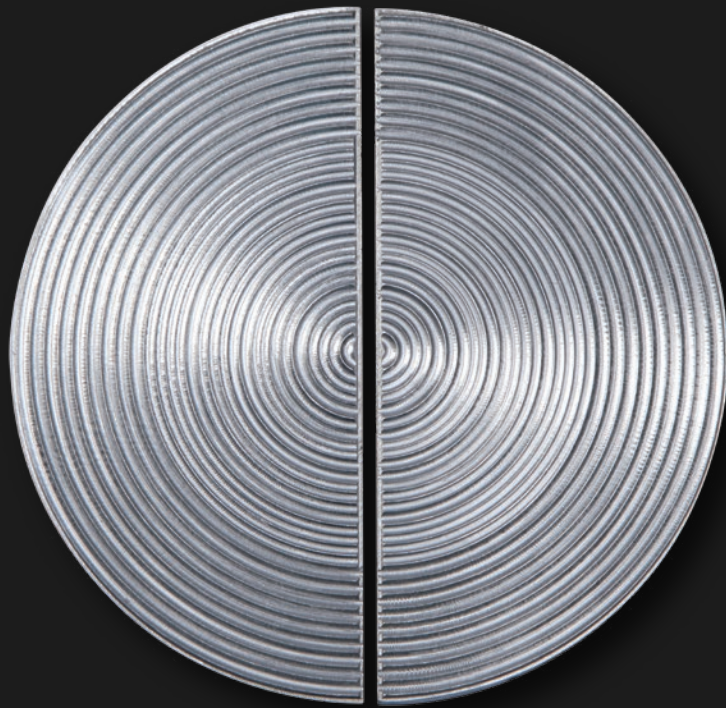

LUNA

A softly curved door handle defined by a pure semicircular form and a refined matte dark finish. Its balanced geometry and smooth surface create a calm, contemporary presence with understated elegance.

LUNA TEXTURE

*A circular door handle enriched with finely milled linear textures that add grip and visual rhythm.
The subtle grooves catch the light softly,
enhancing depth while preserving a refined, contemporary elegance.*

Ref. ST-SPECTRE

DOOR HANDLES

SPECTRE

This circular, metallic silver door handle features a minimalist split-moon design. Its surface is defined by deep, concentric ridges that create a tactile, ripple-like texture.

SOLYS

This elongated pull handle features a sleek vertical bar that terminates in a stylized, circular loop.

Its entire surface is detailed with fine, linear grooving that emphasizes its modern, graphic silhouette.