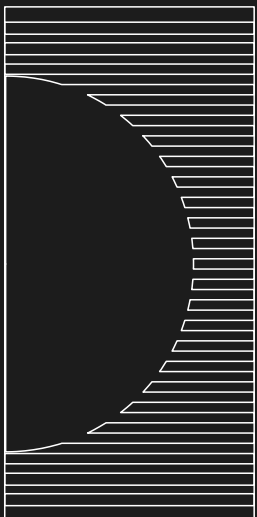

SOLARIA

A sculptural door handle where stepped lines trace a subtle arc, creating rhythm, depth, and movement.

Precision-crafted to interact with light and shadow, Solaria elevates modern entrances with warmth, balance, and quiet sophistication because design lives in the details you feel.