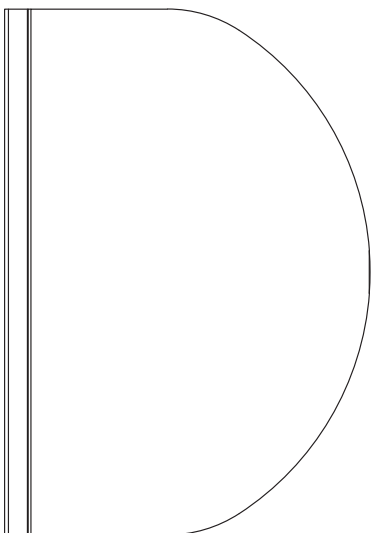

AURA

Calligraphy

A semi-circular masterpiece where modern minimalism meets the rhythmic soul of traditional artistry. Aura Calligraphy transforms the door handle into a canvas, featuring intricate Arabic script etched into a deep, matte finish.

Designed for those who view their home as a gallery, this half-moon silhouette balances bold architectural presence with fluid, poetic detail. It is not merely hardware; it is a signature of cultural elegance turning every touch into a moment of storytelling.