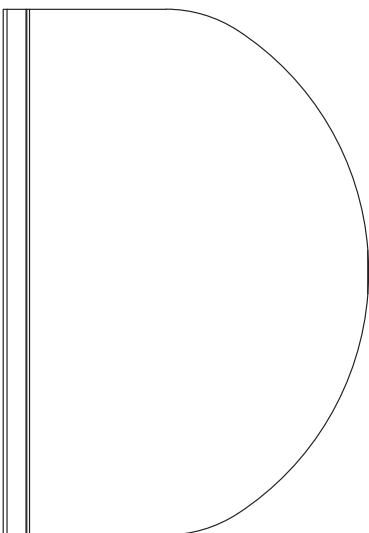

AURA

The Aura handle is a study in semicircular elegance. Moving away from sharp edges, it embraces a gentle, half-moon silhouette that feels as natural as it looks. Its substantial, solid form provides a confident grip while maintaining a low-profile, minimalist aesthetic that integrates seamlessly with modern cabinetry and interior doors.